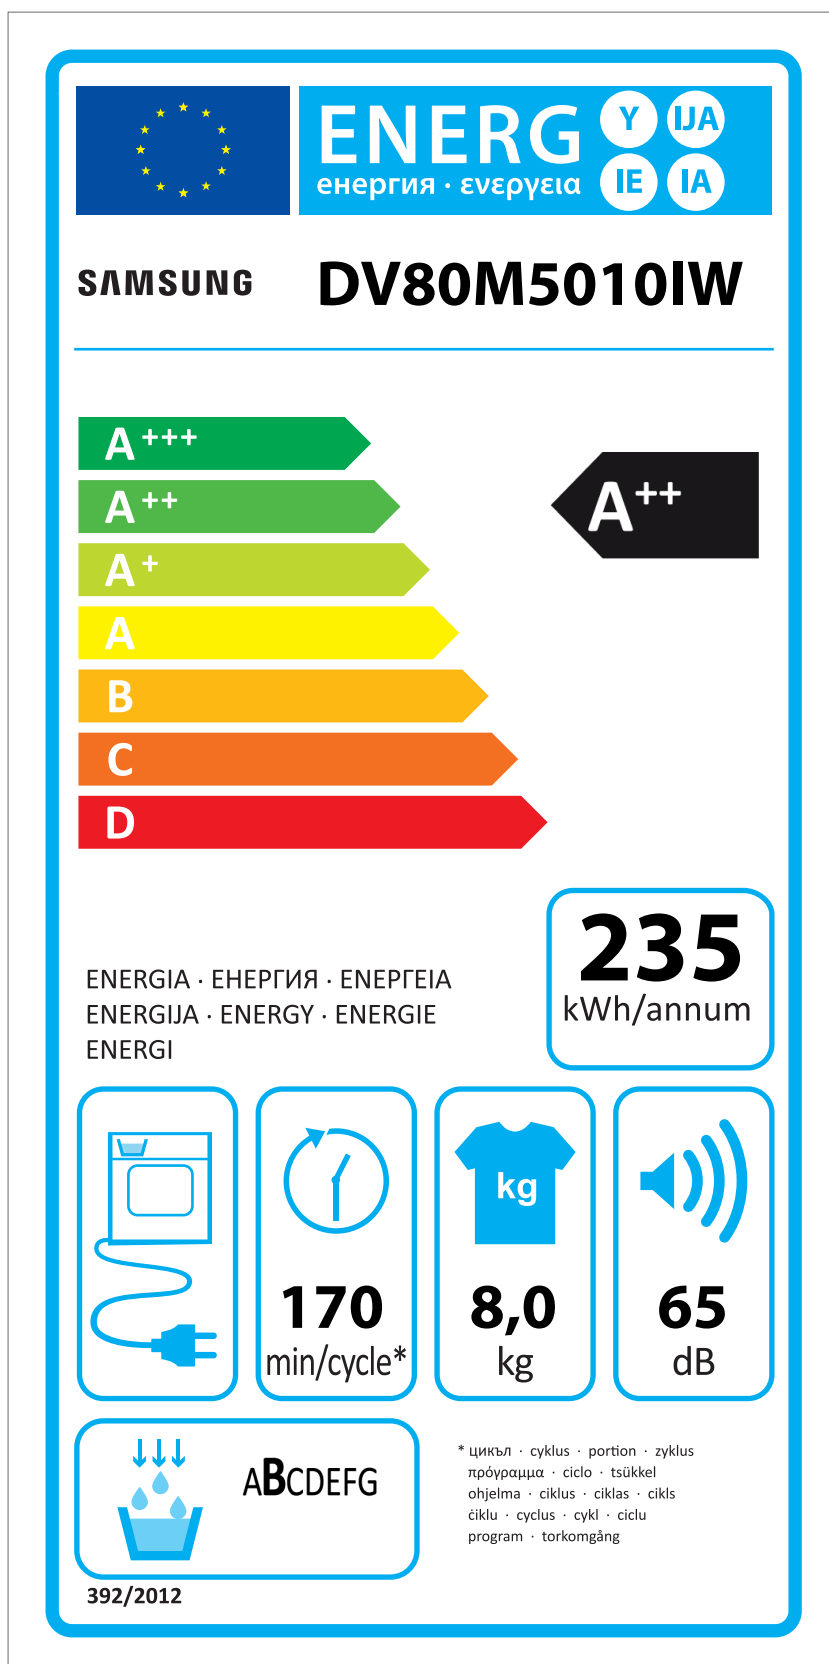

# ERP LABEL ENERGY (DRYER CONDENSER TYPE)

CODE : DC68-03225C  
Size : 110 x 220 (mm)  
Material : ART