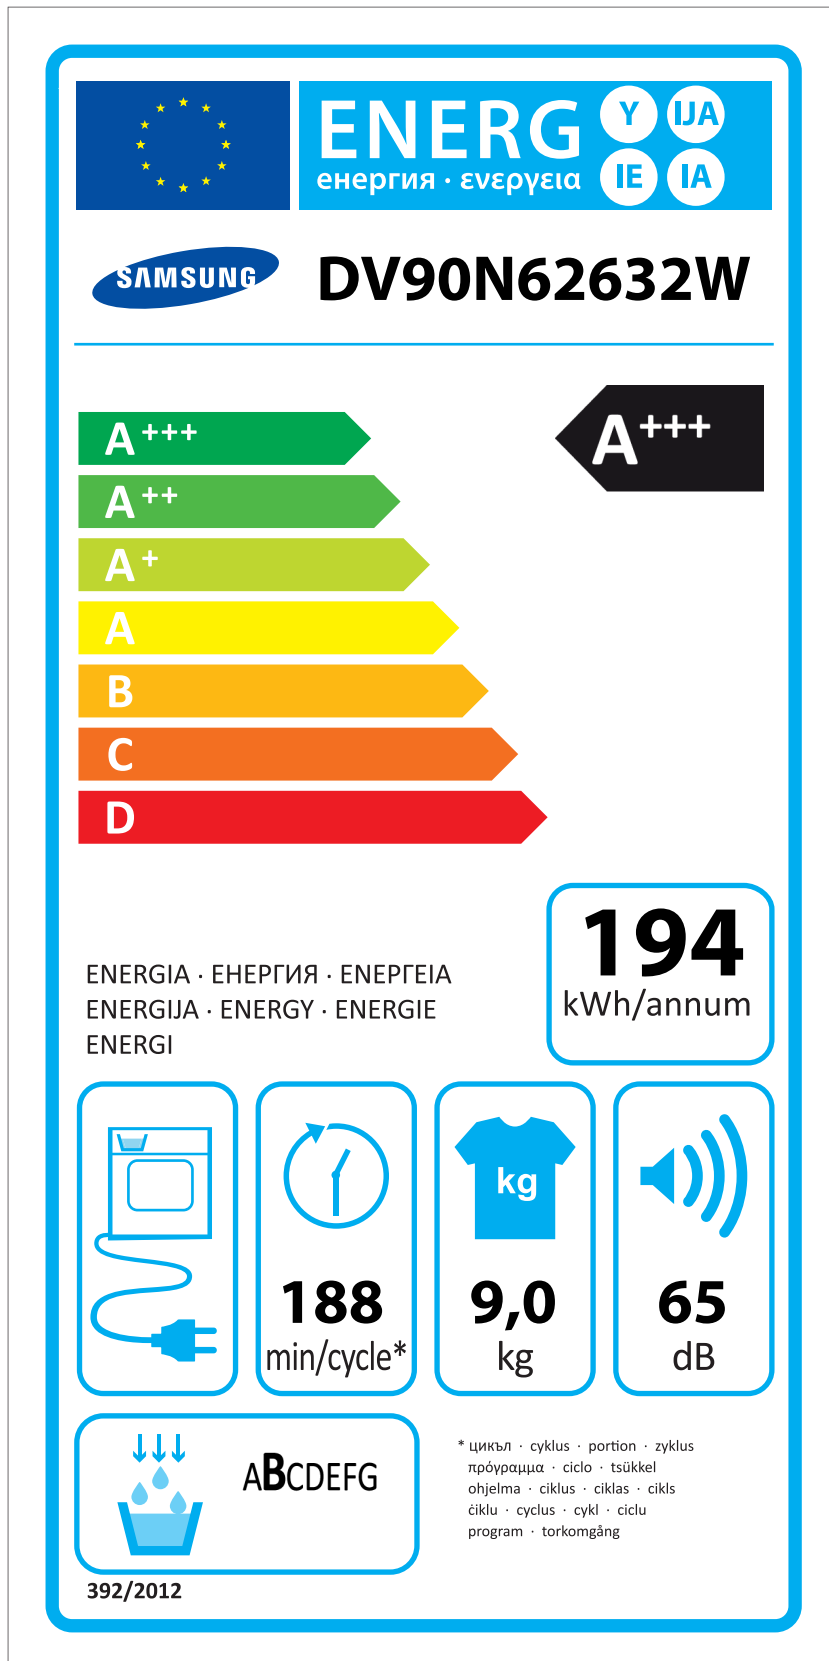

ERP LABEL ENERGY (DRYER CONDENSER TYPE)

CODE : DC68-03225C
Size : 110 x 220 (mm)
Material : ART