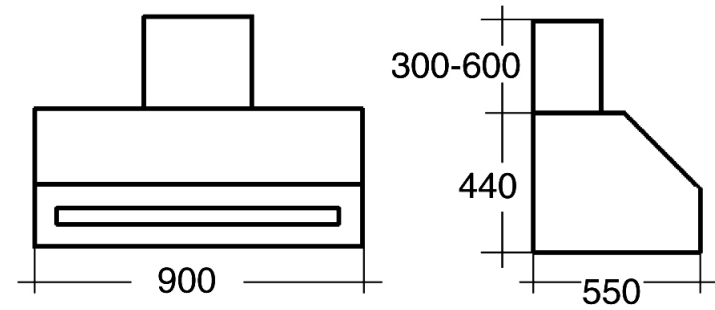

GK90

s.steel Aisi 304 - professional s.steel filters - double alogen lamp - 900 mc /h motor - 4 speeds - programmable switch off timer - automatic speed control - cleaning filter alarm.

Dimensions

Colours and Standard trim Nickel