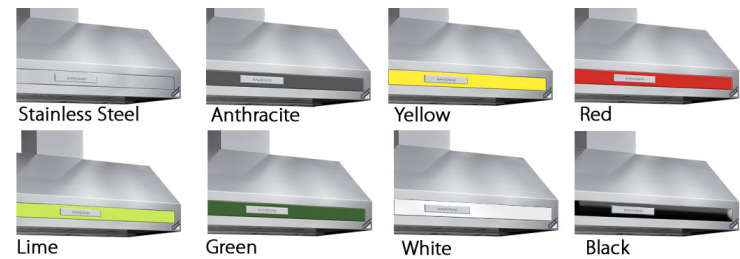

GK90

s.steel Aisi 304 - professional s.steel filters - double alogen lamp - 900 mc /h motor - 4 speeds - programmable switch off timer - automatic speed control - cleaning filter alarm.

Dimensions

Colours and Standard trim Nickel